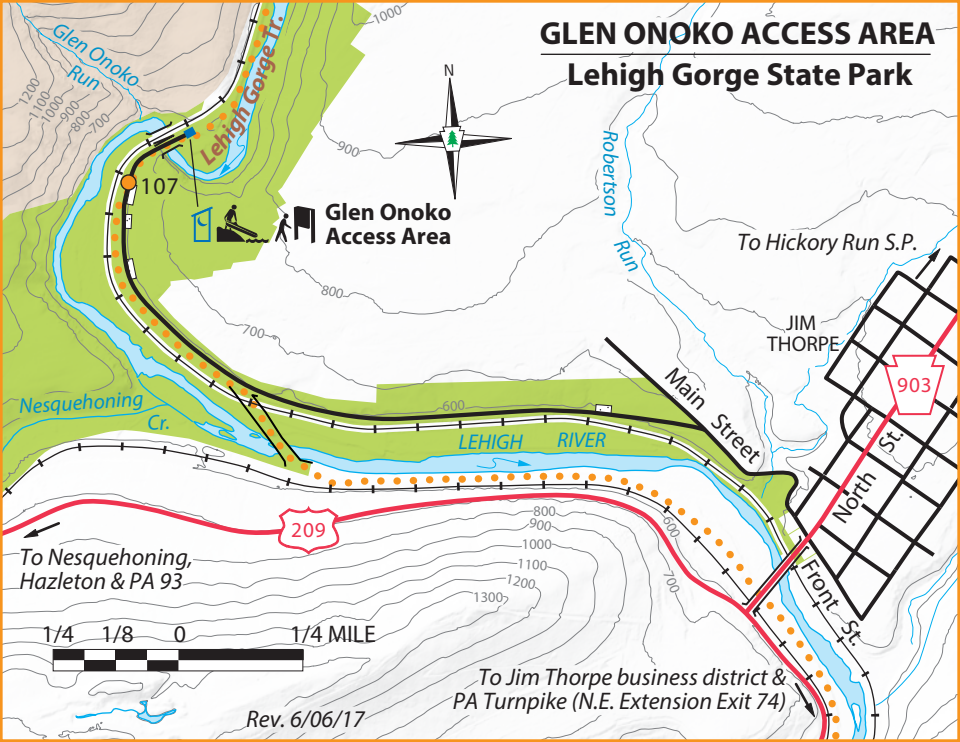

GLEN ONOKO ACCESS AREA

Lehigh Gorge State Park

107

**Glen Onoko
Access Area**

To Hickory Run S.P.

JIM
THORPE

Main Street

903

North St
Front St

To Nesquehoning,
Hazleton & PA 93

209

1/4 1/8 0 1/4 MILE

To Jim Thorpe business district &
PA Turnpike (N.E. Extension Exit 74)

Rev. 6/06/17