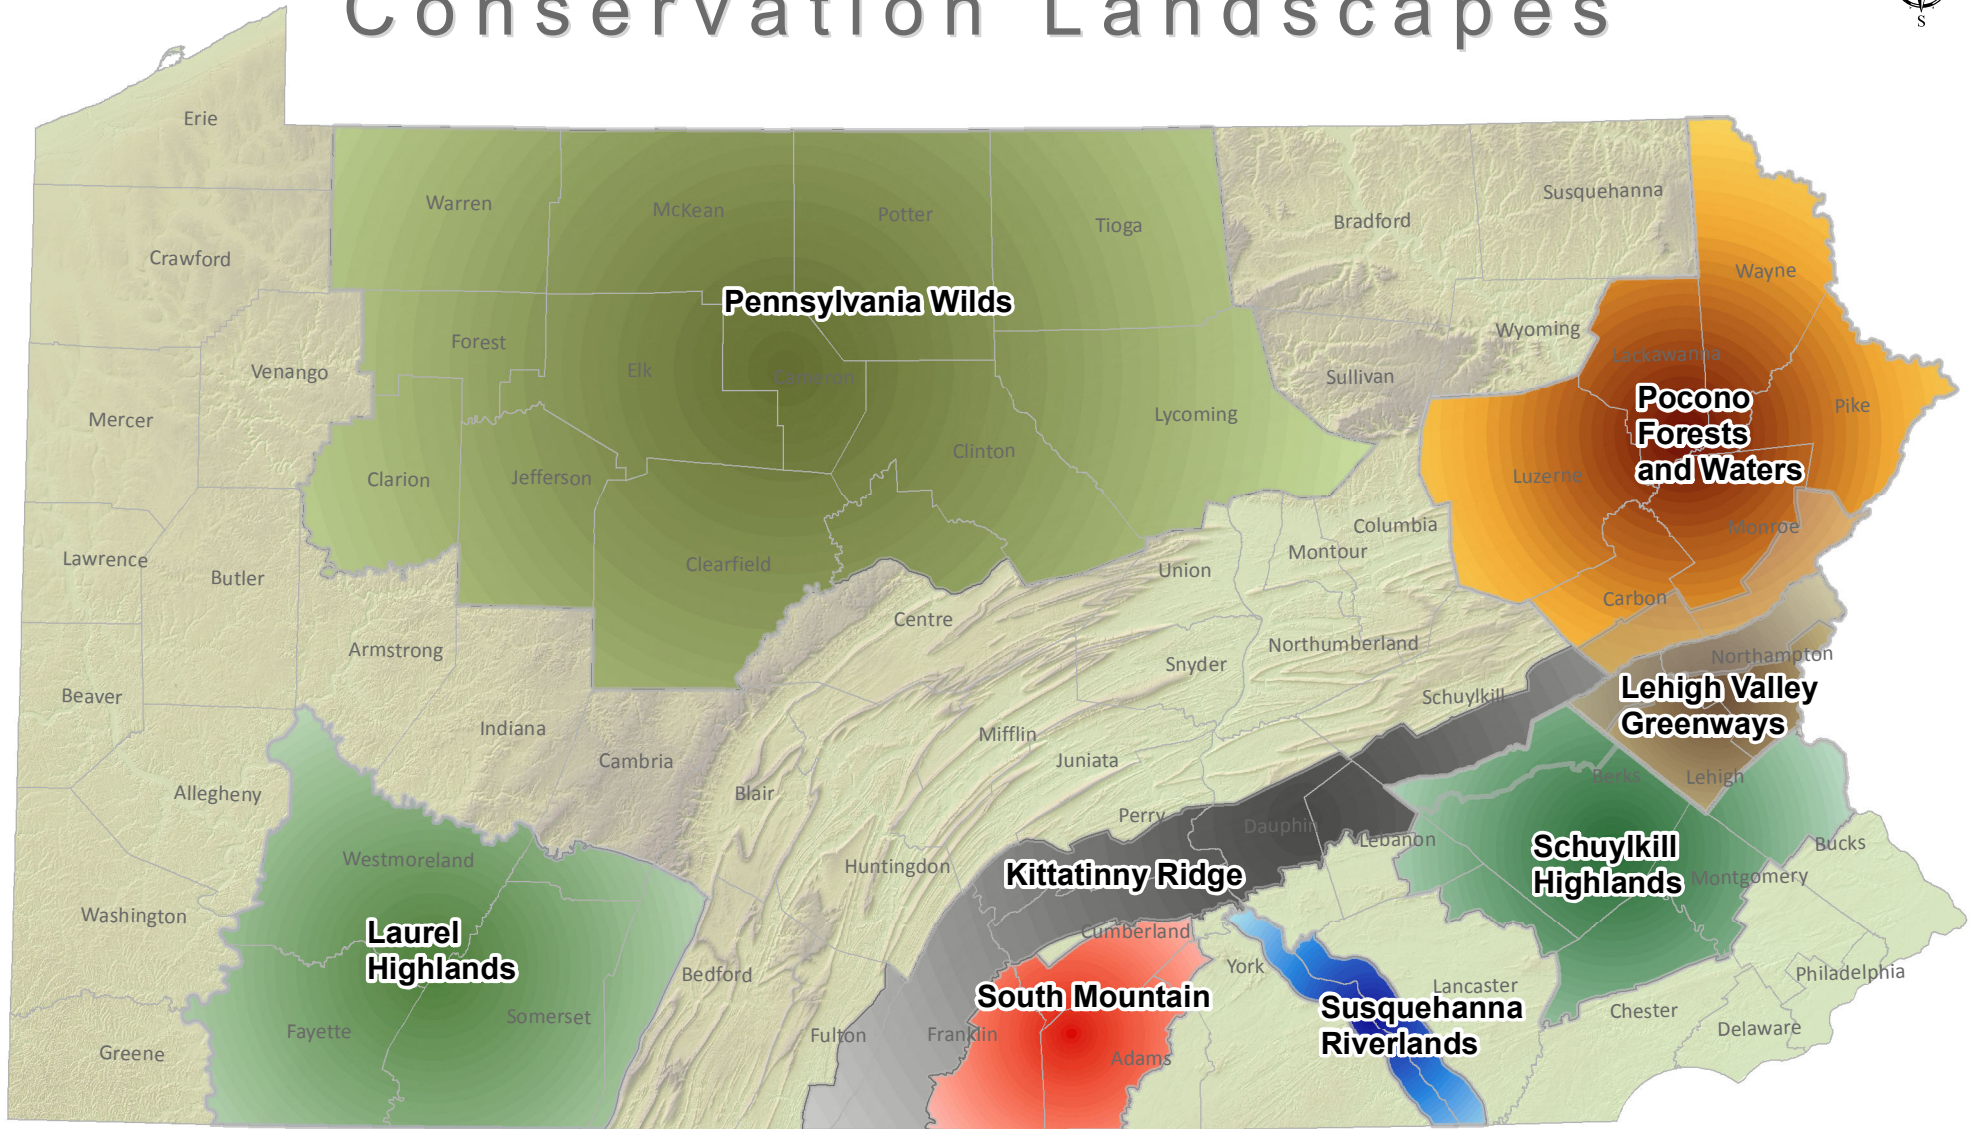

Conservation Landscapes

Updated: July 18, 2019

Conservation Landscapes	DCNR Lead Contacts	Email
Kittatinny Ridge	Kristen Hand	khand@pa.gov
Laurel Highlands	Kathy Frankel & Mike Mumau	kfrankel@pa.gov & mmumau@pa.gov
Lehigh Valley Greenways	Rob Neitz	neitz@pa.gov
Pennsylvania Wilds	Meredith Hill	mehill@pa.gov
Pocono Forests and Waters	Tim Dugan & Christine Dettore	tidugan@pa.gov & cdettore@pa.gov
Schuylkill Highlands	Drew Gilchrist	agilchrist@pa.gov
South Mountain	Mike Eschenmann	meschenman@pa.gov
Susquehanna Riverlands	Lori Yeich	lyeich@pa.gov